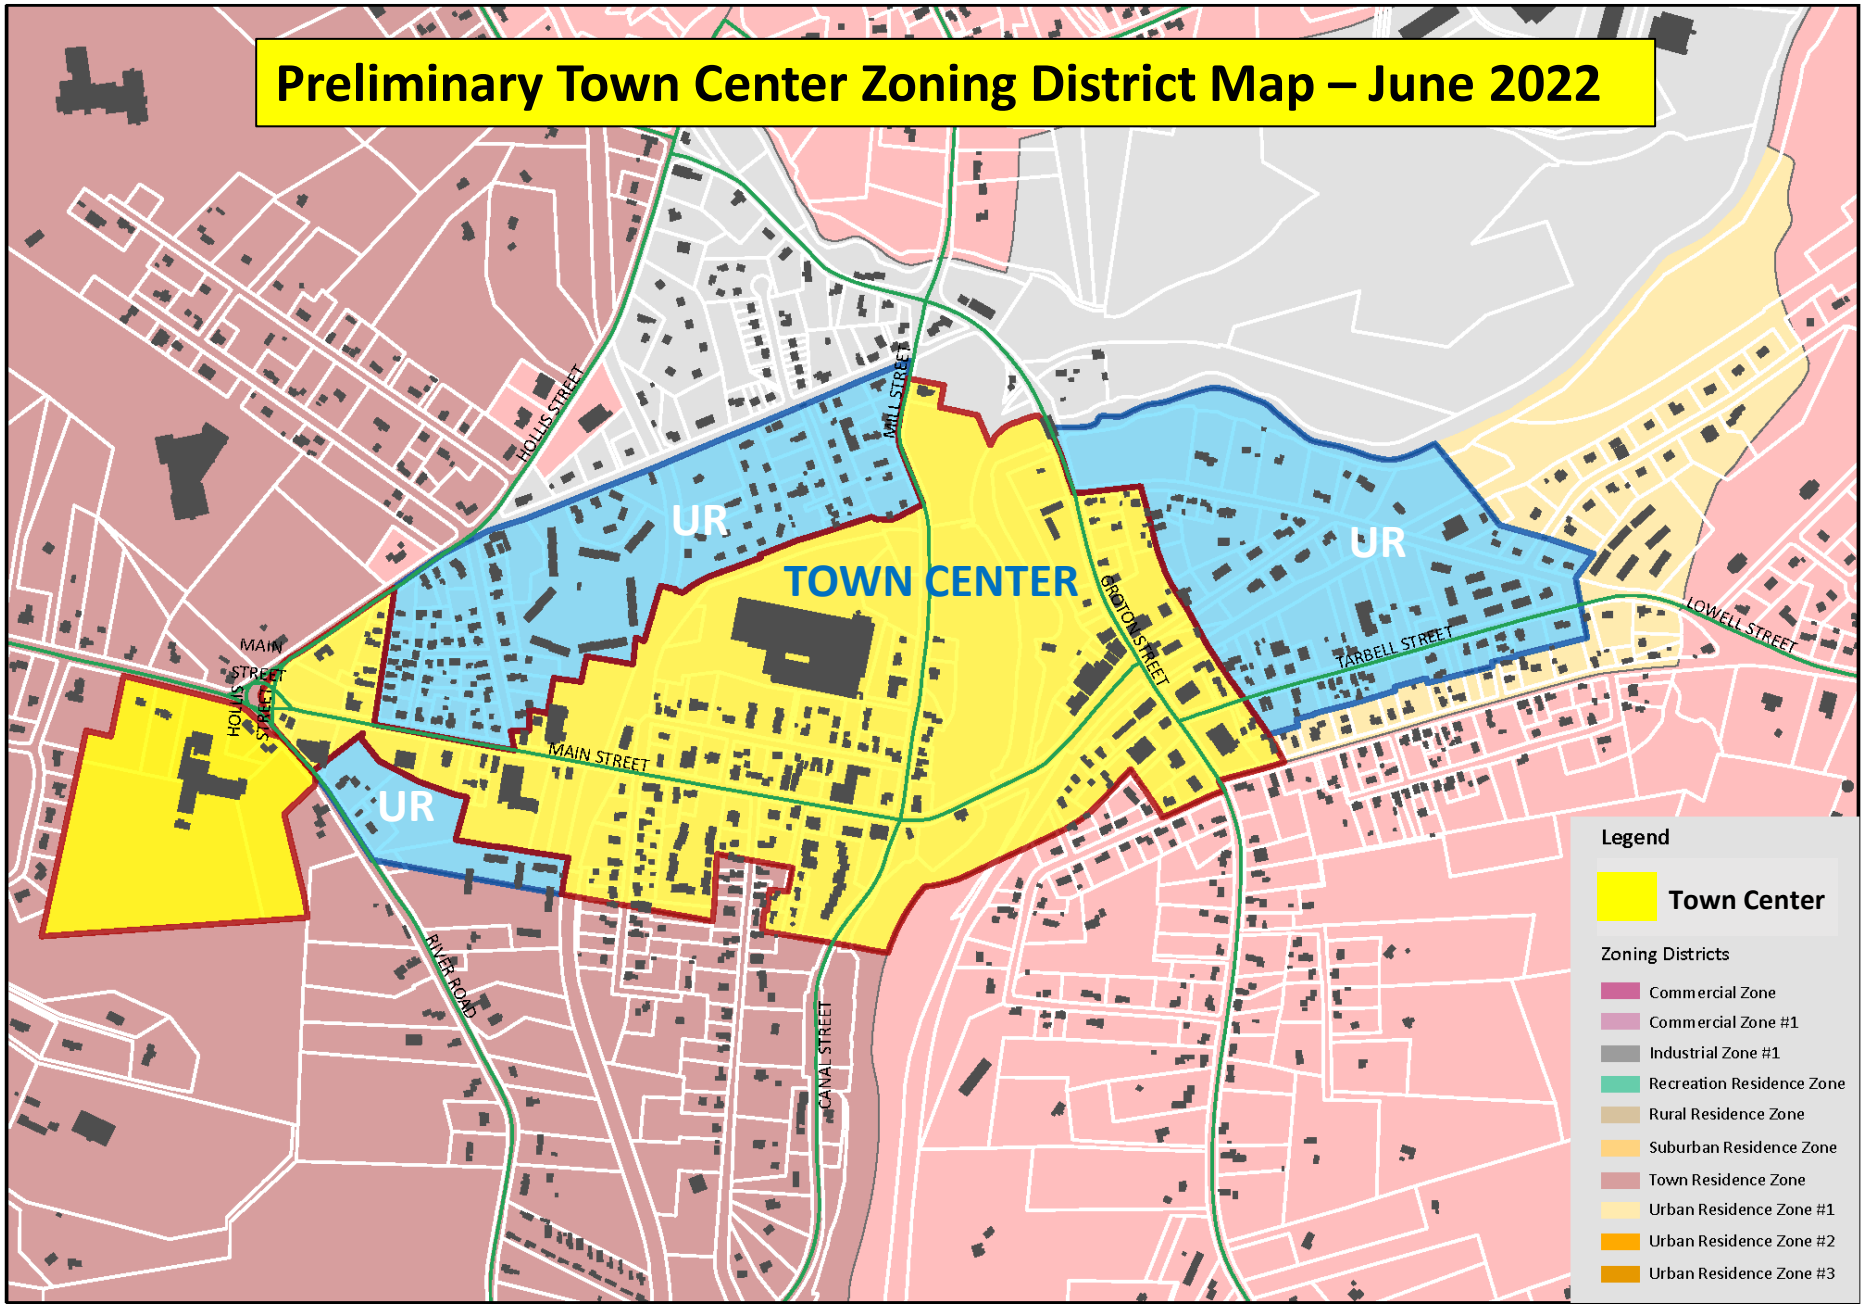

# Preliminary Town Center Zoning District Map – June 2022

**Legend**

- Town Center** (Yellow)
- Zoning Districts**
  - Commercial Zone (Pink)
  - Commercial Zone #1 (Light Pink)
  - Industrial Zone #1 (Grey)
  - Recreation Residence Zone (Green)
  - Rural Residence Zone (Tan)
  - Suburban Residence Zone (Light Yellow)
  - Town Residence Zone (Light Pink)
  - Urban Residence Zone #1 (Pale Yellow)
  - Urban Residence Zone #2 (Orange)
  - Urban Residence Zone #3 (Dark Orange)